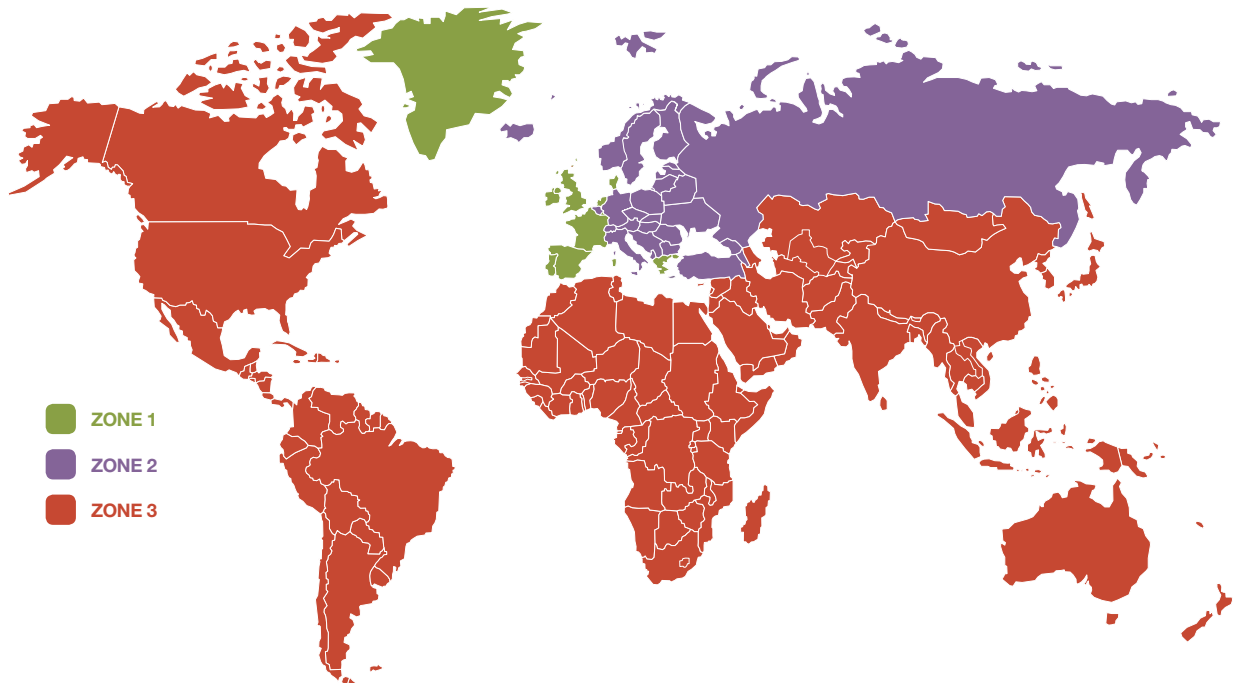

LISTING COUNTRIES PER ZONE

ZONE 1

Countries	ISO code
DENMARK	DK
FRANCE	FR
GREECE	GR
IRELAND	IE
LUXEMBOURG	LU
NETHERLANDS	NL
PORTUGAL	PT
SPAIN	ES
UNITED KINGDOM	GB

ZONE 2

Countries	ISO code
ALBANIA	AL
ARMENIA	AM
AUSTRIA	AT
BELARUS	BY
BELGIUM ¹	BE
BOSNIA AND HERZEGOVINA	BA
BULGARIA	BG
CROATIA	HR
CYPRUS	CY
CZECH REPUBLIC	CZ
ESTONIA	EE
FINLAND	FI
GEORGIA	GE
GERMANY	DE

(1) not for Belgian clients.

ZONE 2 (FOLLOWING)

Countries	ISO code
GIBRALTAR	GI
HUNGARY	HU
ICELAND	IS
ITALY	IT
LATVIA	LV
LITHUANIA	LT
MACEDONIA	MK
MALTA	MT
MOLDOVA	MD
MONTENEGRO	ME
NORWAY	NO
POLAND	PL
ROMANIA	RO
RUSSIA	RU
SERBIA	RS
SERBIA	RS
SLOVAKIA	SK
SLOVENIA	SI
SWEDEN	SE
SWITZERLAND	CH
TURKEY	TR
UKRAINE	UA

ZONE 3

Countries	ISO code
AFGHANISTAN	AF
ALGERIA	DZ
ANGOLA	AO
ANGUILLA	AI
ANTIGUA & BARBUDA	AG
ARGENTINA	AR
ARUBA	AW
AUSTRALIA	AU
AZERBAIJAN	AZ
BAHAMAS	BS
BAHRAIN	BH
BANGLADESH	BD
BARBADOS	BB
BELIZE	BZ

ZONE 3 (FOLLOWING)

Countries	ISO code	Countries	ISO code
SEYCHELLES	SC	TONGA	TO
SIERRA LEONE	SL	TRINIDAD AND TOBAGO	TT
SINGAPORE	SG	TUNISIA	TN
SOLOMON ISLANDS	SB	TURKMENISTAN	TM
SOUTH AFRICA	ZA	TURKS AND CAICOS ISLANDS	TC
SOUTH GEORGIA AND THE SOUTH SANDWICH ISLANDS	GS	TUVALU	TV
SOUTH KOREA	KR	UGANDA	UG
SRI LANKA	LK	UNITED ARAB EMIRATES	AE
SUDAN	SD	UNITED STATES	US
SURINAME	SR	URUGUAY	UY
SWAZILAND	SZ	UZBEKISTAN	UZ
SYRIA	SY	VANUATU	VU
TAIWAN	TW	VENEZUELA	VE
TAJIKISTAN	TJ	VIETNAM	VN
TANZANIA	TZ	VIRGIN ISLANDS. BRITISH	VG
THAILAND	TH	VIRGIN ISLANDS. U.S.	VI
TIMOR LESTE	TL	WALLIS AND FUTUNA	WF
TOGO	TG	YEMEN	YE
TOKELAU	TK	ZAMBIA	ZM
		ZIMBABWE	ZW